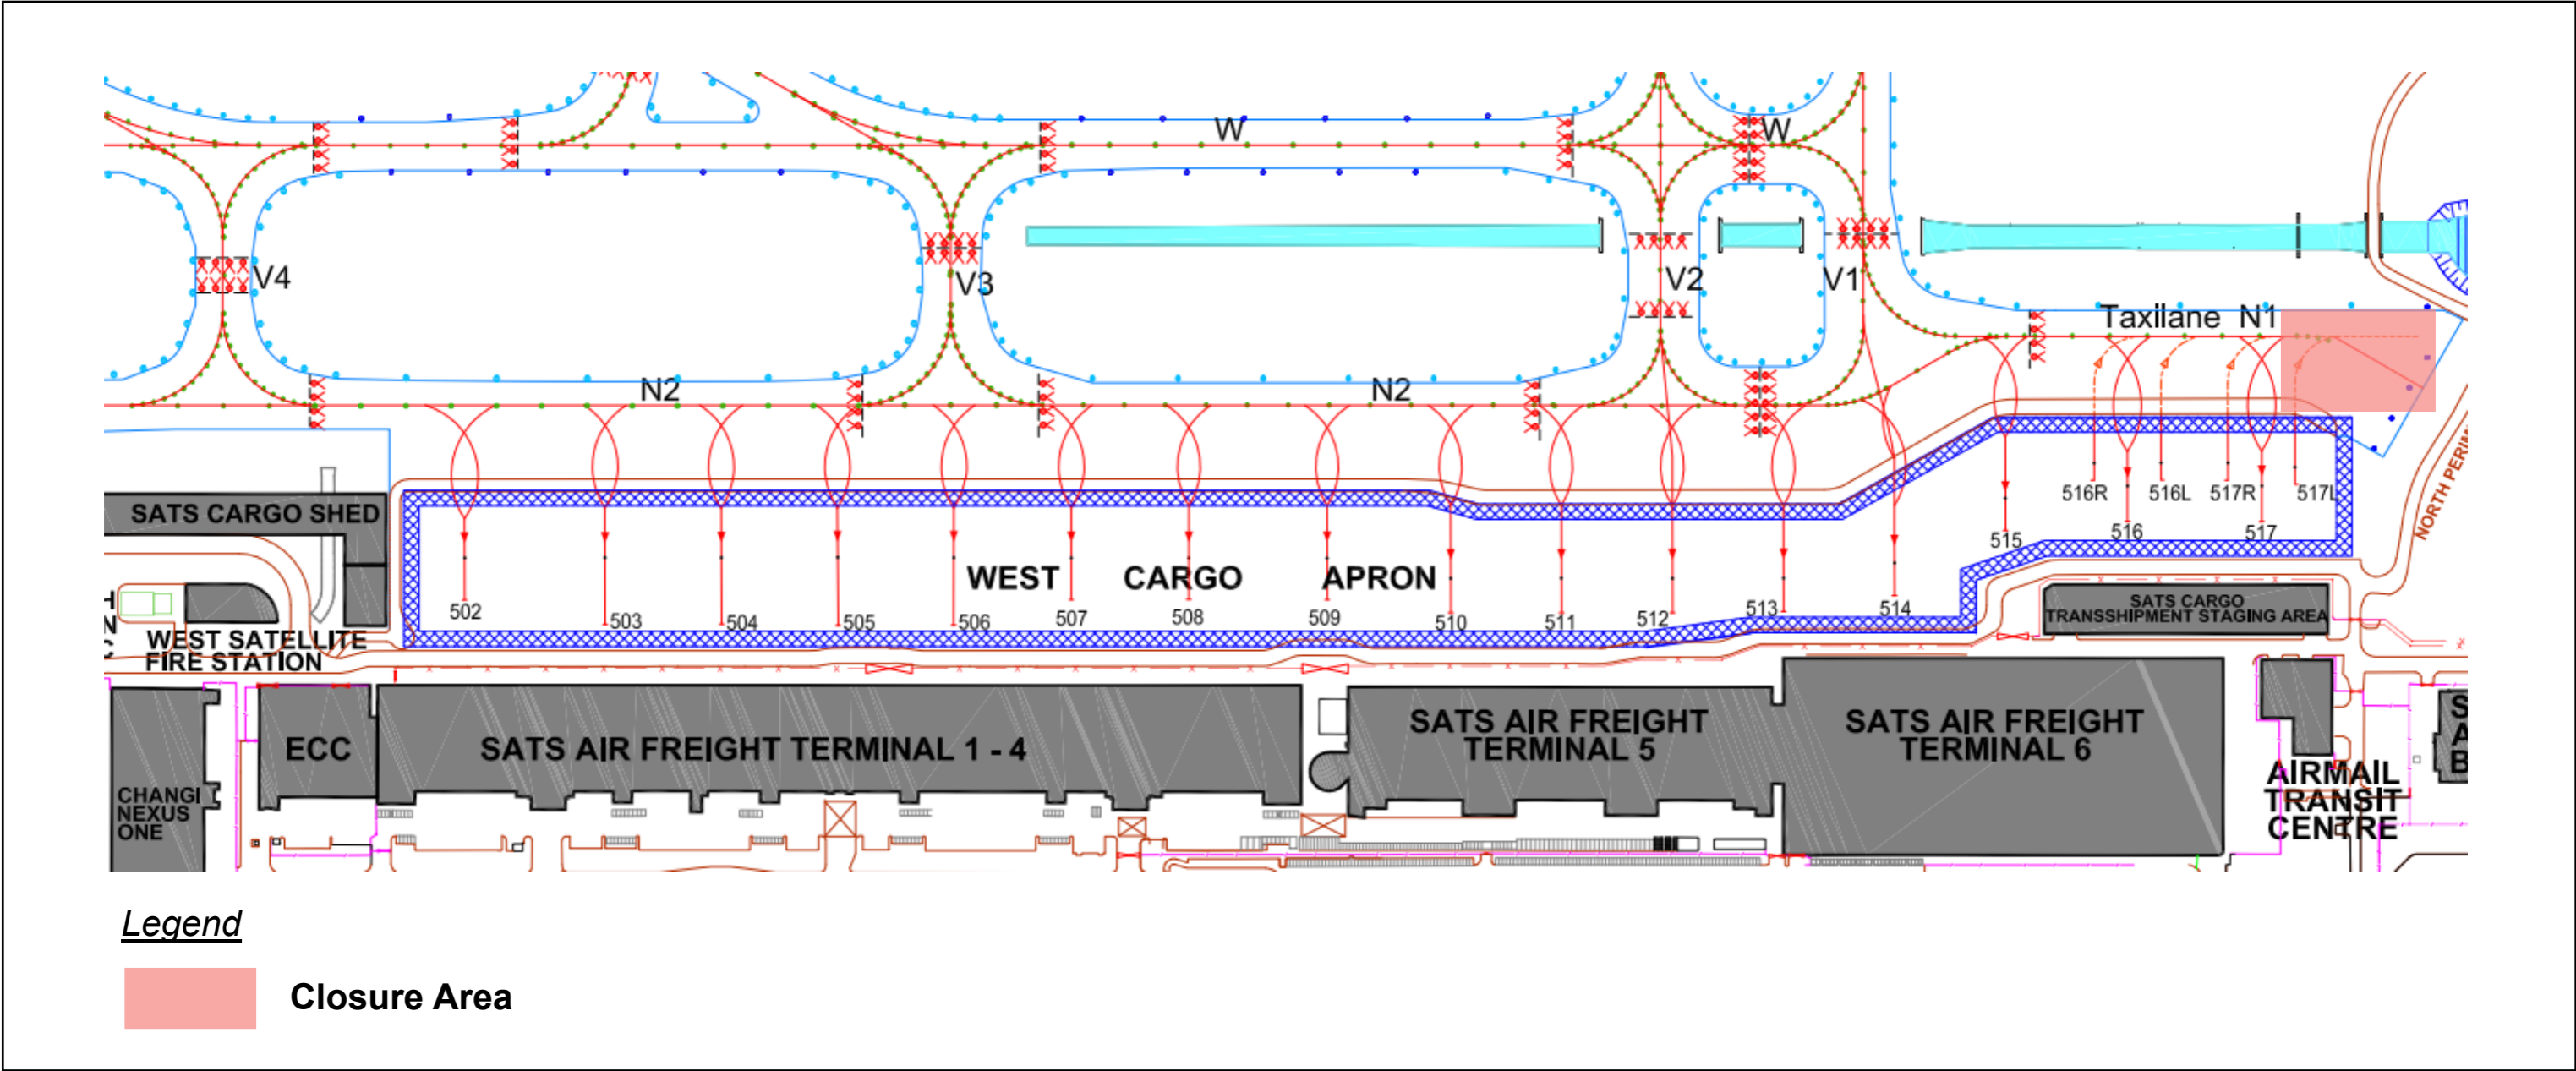

**ENLARGED LOCATION PLAN OF CLOSED TAXILANE N1 BEHIND AIRCRAFT STAND 517L,
SINGAPORE CHANGI AIRPORT
WITH EFFECT FROM 17 APRIL 2025, 0000UTC TO 07 AUGUST 2025, 0900UTC**

Publication Date: 06 March 2025

Effective Date: 17 April 2025